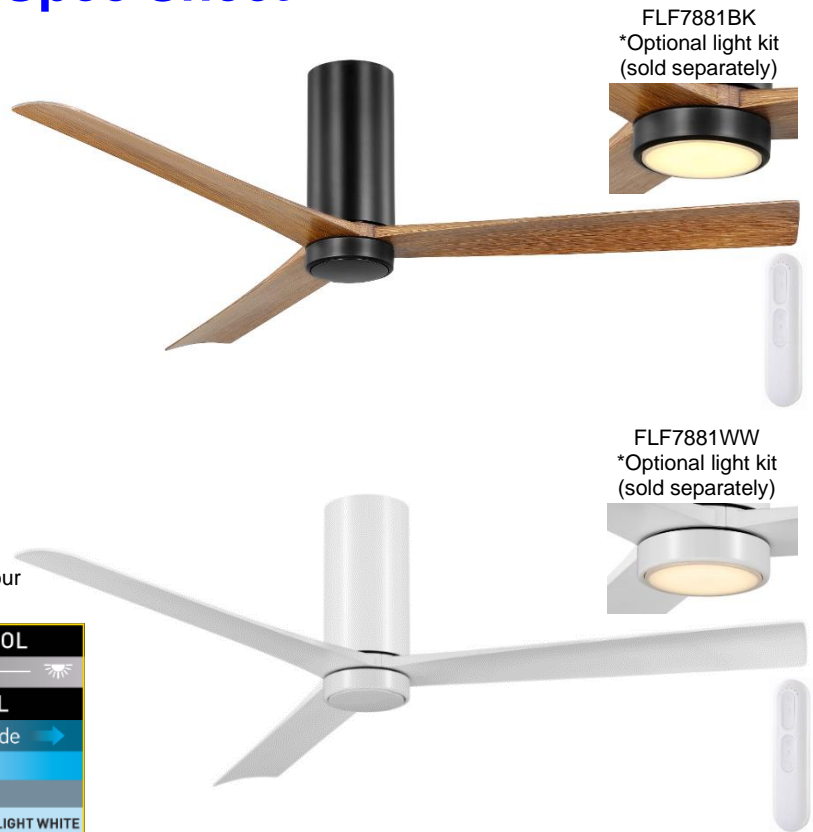

MONA DC CEILING FAN

Spec Sheet

Main Features

- 1320mm (52") ceiling fan
- Backed by
 - 3-year in home warranty*
 - 6-year motor warranty*
- Ideal bedroom fan with quieter operation
- Easy to install quick connect wiring and fittings
- Includes a sleek 6-speed remote controller
 - Fan ON/OFF
 - 1H/4H/8H fan and light off timer
 - Light setting memory
 - Easy pairing (up to 4 handsets per receiver)
 - Summer/winter modes (reversible airflow)

With optional light kit installed:

- *Light ON/OFF/DIMMING*
 - *Dual control modes for LED colour change*
- Optional light kit (sold separately)
 - Fully controllable and dimmable multicolour LED for total white ambience control

Product Technical Specifications

Colour/Finish option	Black, White				
Blade	ABS (Timber look, White)				
Rated input voltage	220-240V~				
Rated input frequency	50Hz				
DC motor power	35W				
Light Kit (Sold Separately)	LED	20W Dimmable			
	Control Mode	TOTAL LIGHT COLOUR CONTROL Smooth transitional white control mode: Between Warm White to Daylight White AND 4-step colour change mode: Warm White > Neutral White > Cool White > Daylight			
	CCT	3000K	4000K	5000K	5700K
	Light Output	1000 lumens	1000 lumens	1000 lumens	1000 lumens
Airflow**	Max 9348 m ³ /h				
Ceiling to Fan Bottom	314mm				
Ceiling to Blade	264mm				
Base Diameter	130mm				
Gross weight	5.5 kg				
Net weight	4.8 kg				
Packaging	Colour box				
Packaging size (mm)	L696mm x W256mm x H178mm				

Bar Codes

SKU Model	Body Finish	Blade Finish	Bar Code	Optional Light Kit
FC780133BK	Black	Timber-Look	9312699203749	FLF7881BK
FC780133WW	White	White	9312699203732	FLF7881WW

*This product must be installed by a licensed electrician