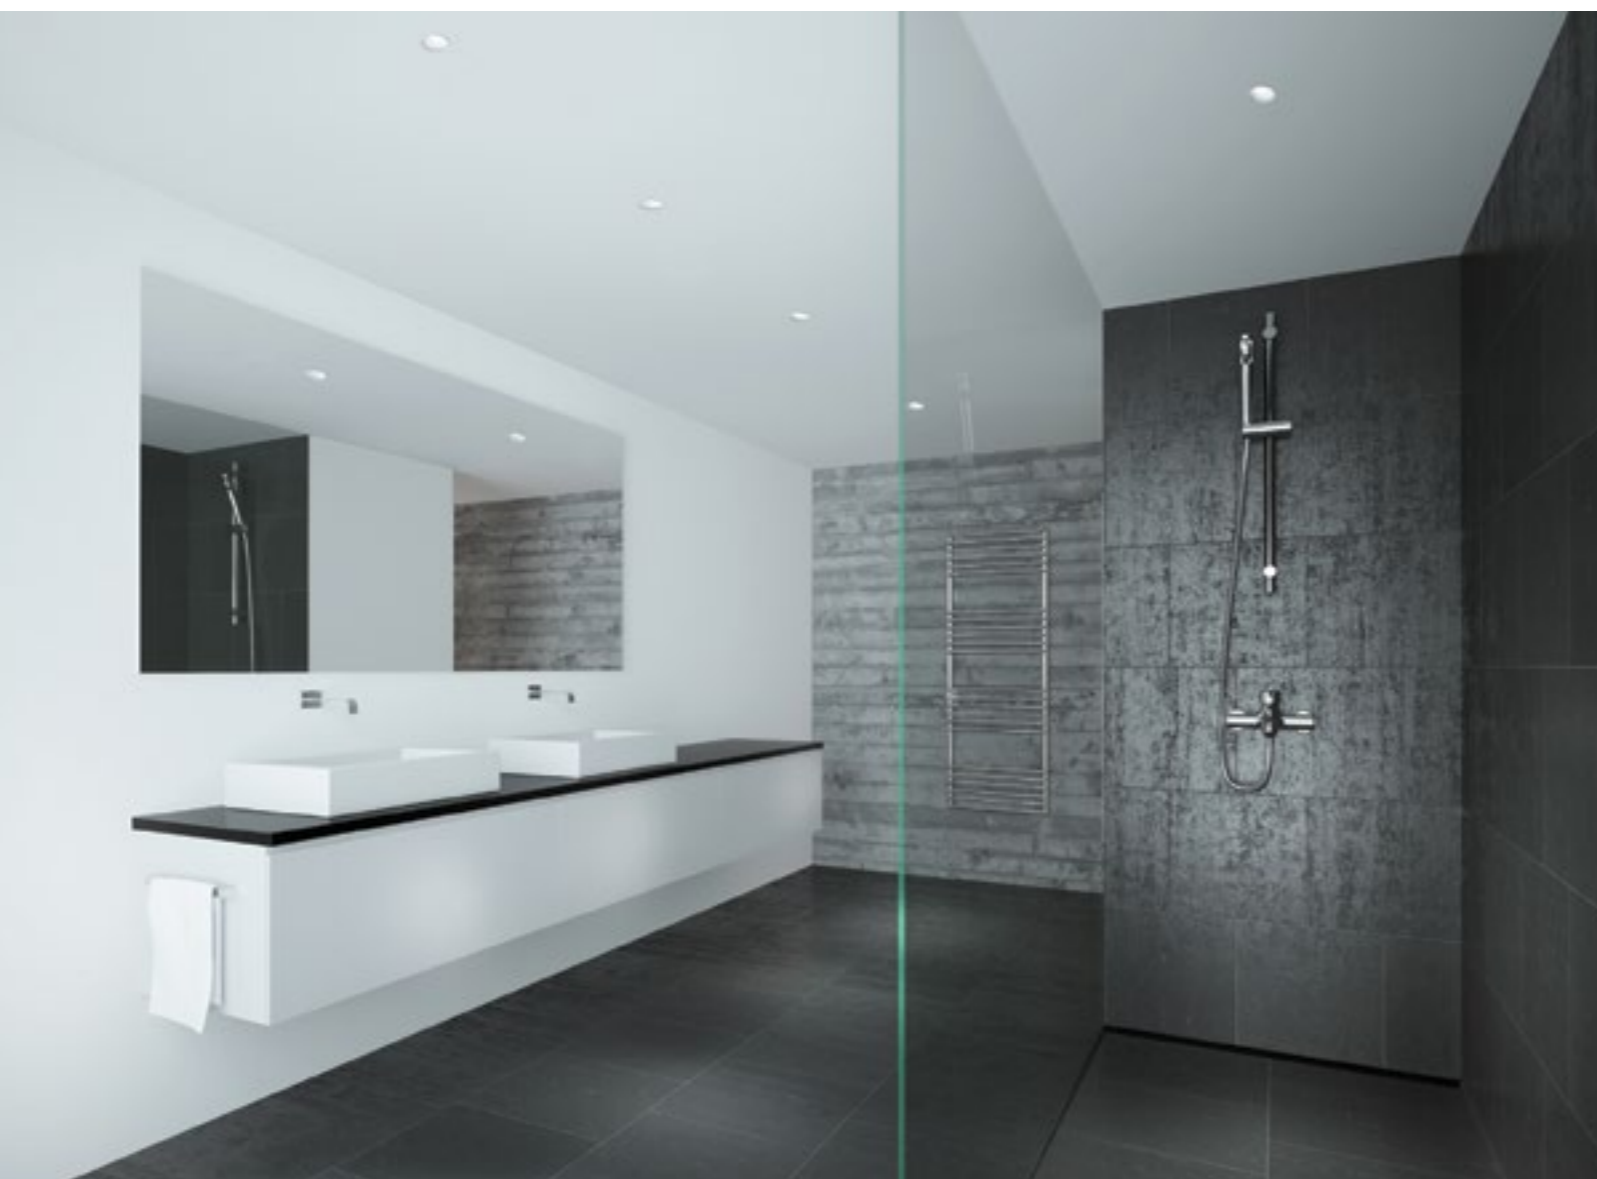

D550+ Curve LED downlight

Electrical:	<u>Wattage:</u> 8.5W	<u>Efficacy:</u> 61-62lm/W	<u>Dimming:</u> Triac (Digital Driver) DALI (special order)	<u>Longevity:</u> L70 = 70,000 Hrs L50 = 110,000 Hrs

Optical:	<u>Lumen output:</u> 517-525lm	<u>Colour temperature:</u> 3000K (3K) 4000K (4K)	<u>Beam angle:</u> 36°	<u>Tru-Colour:</u> Yes

Physical:	<u>Hole cutout:</u> 64mm	<u>Gimbal angle:</u> Universal (17° Tilt)	<u>Warranty:</u> 7 years	<u>IP rating:</u> IP44

<u>Type:</u> Downlight	<u>Body colour:</u> ● White (W) ● Black (B)	<u>Fascia colour:</u> ● White ● Silver ● Black	<u>Fascia style:</u> Heavyweight Flatline Fineline Portal Capsule

Photometrics:

Dimensions:

Specifying product:	<u>Product Name</u> D550+	<u>Family</u> CR	<u>Colour Temp.</u> 3K 4K	<u>Beam Angle</u> 36°	<u>Body Colour</u> White Black	<u>Eg. Product Code</u> D550+-CR-3K-36-W

• Offering the same features and aesthetic of the multi-award winning D700+, the compact D550+ has a 36-degree beam – making it ideal for lighting smaller spaces or accenting feature and fittings with low-glare directional illumination.